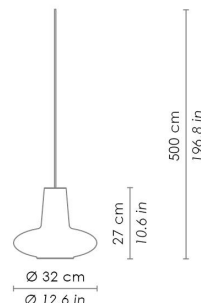

ROMEO e GIULIETTA

SUSPENSION

Handcrafted mouth-blown glass with “balloton” relief finish in two shapes and in various colours. Grey or white painted metal parts. Grey fabric cables. Customizable pendant system. Canopies are not included. Select a canopy from the following pages to create a single or multi light pendant.

CODE COLOR

ZA-LGL2101	Clear	
ZA-LGL2104	Amber	
ZA-LGL2105	Amethyst	
ZA-LGL2109	Grey	
ZA-LGL2120	Light blue	
ZA-LGL2121	Silver	
ZA-LGL2122	Antique gold	
ZA-LGL2123	Bronze	
ZA-LGL2124	Pink gold	

DIMENSIONS AND HOLES

Dimensions $\varnothing$ 32 - h max 500 cm / $\varnothing$ 12,6 - h max 196,8 in

ILLUMINOTECHNICAL SPECIFICATIONS

Source E26
Total Watt 75 W

ELECTRICAL SPECIFICATIONS

Driver N/A
Voltage 120V
Frequency 50 - 60 HZ