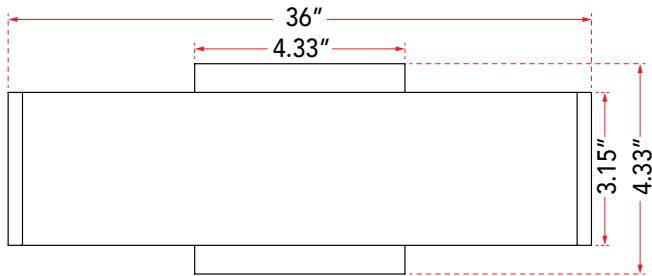

ABRA MODEL **20003WV-BA**

Up-Down Light 36" LED Vanity-Wall Bar

FAMILY NAME **Slim**

UPC **00858083007085**

FIXTURE MATERIAL				FIXTURE DIMENSIONS IN INCHES										
Frame Material	Finishes Available	Diffuser Type	Diffuser Finish	Diameter	Height	o.a.h	Width	Length	Ext	Weight	ADA	Location	Rating	Compliance
Aluminum	BA-Brushed Aluminum BB-Brushed Bronze	Acrylic	White		3.15	4.33	0.6	36	2	8.5	Compliant	Wall Mount only	Damp Location	cETL
LAMPING										Compatible Dimmers		Junction Box Type		SUPPLIED
Lamp Type	Lamp qty	Wattage	Max Wattage	Base	Kelvin	CRI	Initial Lumen's	Delivered Lumen's	Voltage	ELV		Standard 4 x 4 Octagon Box		
LED	2	15w	30w	Solid State Module	3000k	90+	2550	1785 estimated	120v	SPECIAL NOTES				