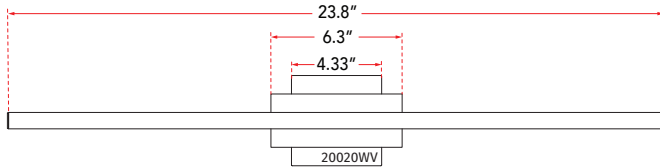

ABRA MODEL **20020WV-BA**

Vertical or Horizontal Mount 24" Dimmable LED Vanity Bar

FAMILY NAME **Foil**

UPC **00858083007108**

FIXTURE MATERIAL				FIXTURE DIMENSIONS IN INCHES										
Frame Material	Finishes Available	Diffuser Type	Diffuser Finish	Diameter	Height	o.a.h	Width	Length	Ext	Weight	ADA	Location	Rating	Compliance
Aluminum	BA-Brushed Aluminum CH-Chrome	Acrylic	White		2.6	4.33		23.8	2.36	2	Compliant	Wall Mount only	Damp Location	cETL T-24
LAMPING										Compatible Dimmers		Junction Box Type		SUPPLIED
Lamp Type	Lamp qty	Wattage	Max Wattage	Base	Kelvin	CRI	Initial Lumen's	Delivered Lumen's	Voltage	Most Dimmers		Standard 4 x 4 Octagon Box		
LED	1	12w	12w	Solid State Module	3000k	90+	1020	714 estimated	120v	SPECIAL NOTES				