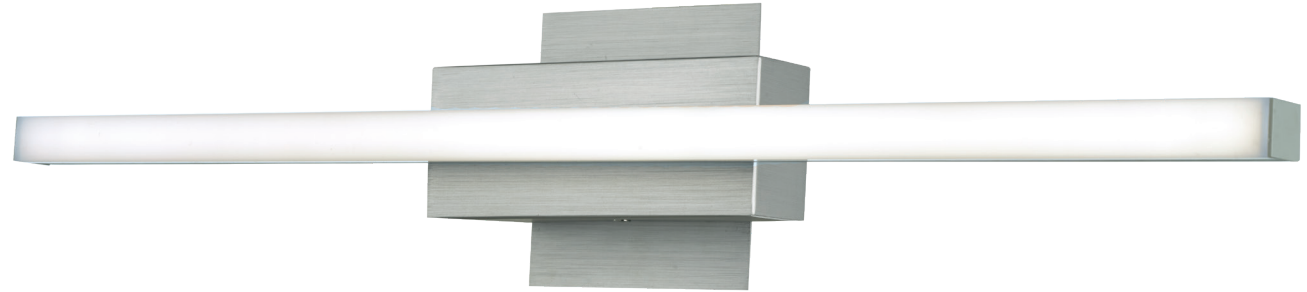

ABRA MODEL **20020WV-BA**

Vertical or Horizontal Mount 24" Dimmable LED Vanity Bar

FAMILY NAME **Foil**

UPC **00858083007108**

FIXTURE MATERIAL				FIXTURE DIMENSIONS IN INCHES										
Frame Material	Finishes Available	Diffuser Type	Diffuser Finish	Diameter	Height	o.a.h	Width	Length	Ext	Weight	ADA	Location	Rating	Compliance
Aluminum	BA-Brushed Aluminum CH-Chrome	Acrylic	White		2.6	4.33		23.8	2.36	2	Compliant	Wall Mount only	Damp Location	cETL T-24
LAMPING										Compatible Dimmers		Junction Box Type		SUPPLIED
Lamp Type	Lamp qty	Wattage	Max Wattage	Base	Kelvin	CRI	Initial Lumen's	Delivered Lumen's	Voltage	Most Dimmers		Standard 4 x 4 Octagon Box		
LED	1	12w	12w	Solid State Module	3000k	90+	1020	714 estimated	120v	SPECIAL NOTES				