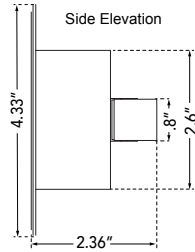

ABRA MODEL **20020WV-BA**

Vertical or Horizontal Mount 24" Dimmable LED Vanity Bar

FAMILY NAME **Foil**

UPC **00858083007108**

FIXTURE MATERIAL				FIXTURE DIMENSIONS IN INCHES										
Frame Material	Finishes Available	Diffuser Type	Diffuser Finish	Diameter	Height	o.a.h	Width	Length	Ext	Weight	ADA	Location	Rating	Compliance
Aluminum	BA-Brushed Aluminum CH-Chrome	Acrylic	White		2.6	4.33		23.8	2.36	2	Compliant	Wall Mount only	Damp Location	cETL T-24
LAMPING										Compatible Dimmers		Junction Box Type		SUPPLIED
Lamp Type	Lamp qty	Wattage	Max Wattage	Base	Kelvin	CRI	Initial Lumen's	Delivered Lumen's	Voltage	Most Dimmers		Standard 4 x 4 Octagon Box		
LED	1	12w	12w	Solid State Module	3000k	90+	1020	714 estimated	120v	SPECIAL NOTES				