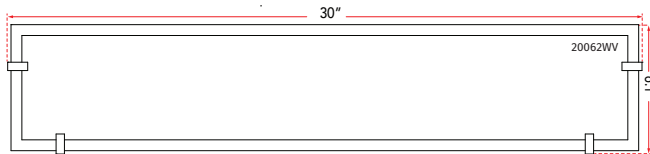

ABRA MODEL **20062WV-CH**

30" Frosted Flat Panel Glass Vanity-Wall Fixture with High Output Dimmable LED

FAMILY NAME **Matrix**

UPC **00858083007306**

Side Elevation

FIXTURE MATERIAL				FIXTURE DIMENSIONS IN INCHES										
Frame Material	Finishes Available	Diffuser Type	Diffuser Finish	Diameter	Height	o.a.h	Width	Length	Ext	Weight	ADA	Location	Rating	Compliance
Metal	CH-Chrome	Glass	Frosted		6.1	6.1		30	1.6	8	Compliant	Wall Mount only	Damp Location	cETL
LAMPING										Compatible Dimmers		Junction Box Type		SUPPLIED
Lamp Type	Lamp qty	Wattage	Max Wattage	Base	Kelvin	CRI	Initial Lumen's	Delivered Lumen's	Voltage			Standard 4 x 4 Octagon Box		
LED	1	48w	48w	Solid State Module	3000k	90+	4080	2856 estimated	120v					
SPECIAL NOTES														