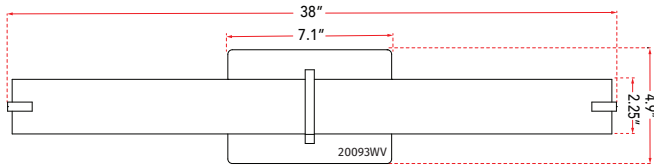

ABRA MODEL **20093WV-CH**

**38" Vertical or Horizontal Mount Round Glass Vanity-Wall Fixture with High Output Dimmable LED**

FAMILY NAME **Squire**

UPC **00858083007429**

FIXTURE MATERIAL				FIXTURE DIMENSIONS IN INCHES										
Frame Material	Finishes Available	Diffuser Type	Diffuser Finish	Diameter	Height	o.a.h	Width	Length	Ext	Weight	ADA	Location	Rating	Compliance
Metal	CH-Chrome BN-Brushed Nickel	Glass	Opal		2.25	4.9		38	4	6.5	Compliant	Wall Mount only	Damp Location	cETL T-24
LAMPING										Compatible Dimmers		Junction Box Type		SUPPLIED
Lamp Type	Lamp qty	Wattage	Max Wattage	Base	Kelvin	CRI	Initial Lumen's	Delivered Lumen's	Voltage			Standard 4 x 4 Octagon Box		
LED	1	48w	48w	Solid State Module	3000k	90+	4080	2856 estimated	120v					
SPECIAL NOTES														