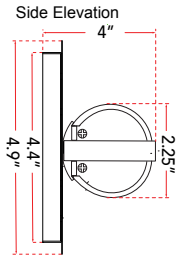

ABRA MODEL **20093WV-CH**

**38" Vertical or Horizontal Mount Round Glass Vanity-Wall Fixture with High Output Dimmable LED**

FAMILY NAME **Squire**

UPC **00858083007429**

FIXTURE MATERIAL				FIXTURE DIMENSIONS IN INCHES										
Frame Material	Finishes Available	Diffuser Type	Diffuser Finish	Diameter	Height	o.a.h	Width	Length	Ext	Weight	ADA	Location	Rating	Compliance
Metal	CH-Chrome BN-Brushed Nickel	Glass	Opal		2.25	4.9		38	4	6.5	Compliant	Wall Mount only	Damp Location	cETL T-24
LAMPING										Compatible Dimmers		Junction Box Type		SUPPLIED
Lamp Type	Lamp qty	Wattage	Max Wattage	Base	Kelvin	CRI	Initial Lumen's	Delivered Lumen's	Voltage			Standard 4 x 4 Octagon Box		
LED	1	48w	48w	Solid State Module	3000k	90+	4080	2856 estimated	120v					
SPECIAL NOTES														