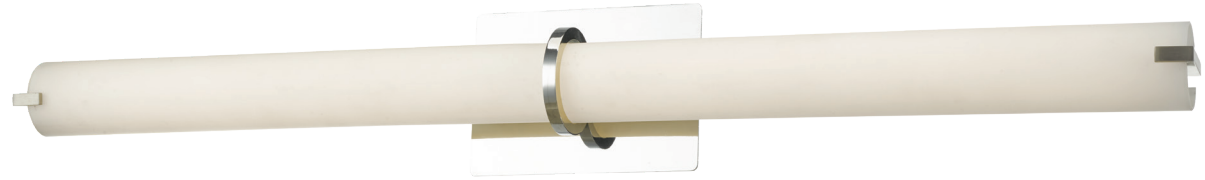

ABRA MODEL **20093WV-CH**

**38" Vertical or Horizontal Mount Round Glass Vanity-Wall Fixture with High Output Dimmable LED**

FAMILY NAME **Squire**

UPC **00858083007429**

FIXTURE MATERIAL				FIXTURE DIMENSIONS IN INCHES										
Frame Material	Finishes Available	Diffuser Type	Diffuser Finish	Diameter	Height	o.a.h	Width	Length	Ext	Weight	ADA	Location	Rating	Compliance
Metal	CH-Chrome BN-Brushed Nickel	Glass	Opal		2.25	4.9		38	4	6.5	Compliant	Wall Mount only	Damp Location	cETL T-24
LAMPING										Compatible Dimmers		Junction Box Type		SUPPLIED
Lamp Type	Lamp qty	Wattage	Max Wattage	Base	Kelvin	CRI	Initial Lumen's	Delivered Lumen's	Voltage			Standard 4 x 4 Octagon Box		
LED	1	48w	48w	Solid State Module	3000k	90+	4080	2856 estimated	120v					
SPECIAL NOTES														