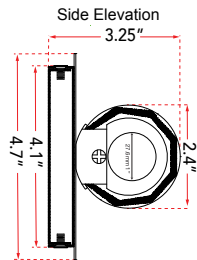

ABRA MODEL **20094WV-CH**

20" Hand Blown Diamond Glass Tube LED Vanity

FAMILY NAME **Radius**

UPC **00858083007443**

FIXTURE MATERIAL				FIXTURE DIMENSIONS IN INCHES										
Frame Material	Finishes Available	Diffuser Type	Diffuser Finish	Diameter	Height	o.a.h	Width	Length	Ext	Weight	ADA	Location	Rating	Compliance
Metal	CH-Chrome BN-Brushed Nickel	Glass	Diamond		2.4	4.7		20	3.25	4.5	Compliant	Wall Mount only	Damp Location	cETL
LAMPING										Compatible Dimmers		Junction Box Type		SUPPLIED
Lamp Type	Lamp qty	Wattage	Max Wattage	Base	Kelvin	CRI	Initial Lumen's	Delivered Lumen's	Voltage			Standard 4 x 4 Octagon Box		
LED	1	16w	16w	Solid State Module	3000k	90+	1360	952 estimated	120v					
SPECIAL NOTES														