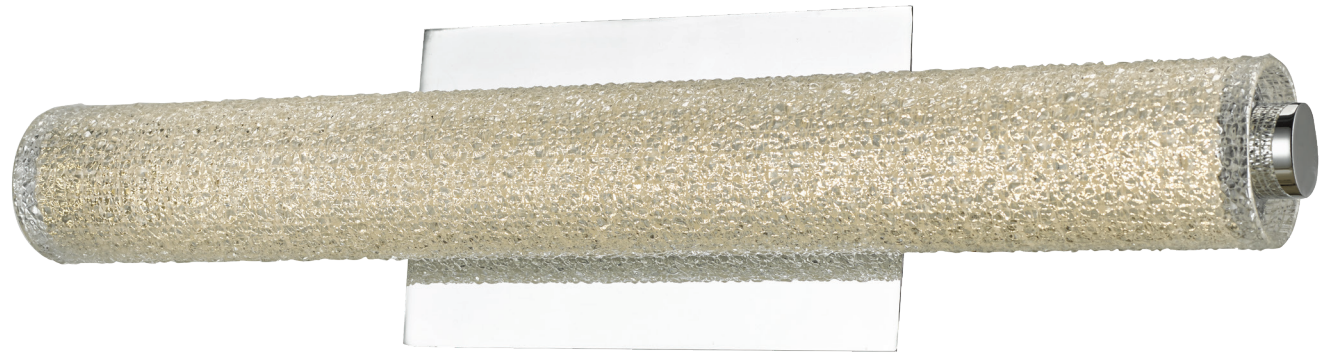

ABRA MODEL **20094WV-CH**

20" Hand Blown Diamond Glass Tube LED Vanity

FAMILY NAME **Radius**

UPC **00858083007443**

FIXTURE MATERIAL				FIXTURE DIMENSIONS IN INCHES										
Frame Material	Finishes Available	Diffuser Type	Diffuser Finish	Diameter	Height	o.a.h	Width	Length	Ext	Weight	ADA	Location	Rating	Compliance
Metal	CH-Chrome BN-Brushed Nickel	Glass	Diamond		2.4	4.7		20	3.25	4.5	Compliant	Wall Mount only	Damp Location	cETL
LAMPING										Compatible Dimmers		Junction Box Type		SUPPLIED
Lamp Type	Lamp qty	Wattage	Max Wattage	Base	Kelvin	CRI	Initial Lumen's	Delivered Lumen's	Voltage			Standard 4 x 4 Octagon Box		
LED	1	16w	16w	Solid State Module	3000k	90+	1360	952 estimated	120v					
SPECIAL NOTES														