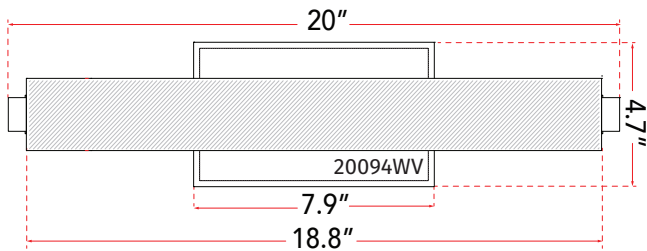

ABRA MODEL **20094WV-CH**

20" Hand Blown Diamond Glass Tube LED Vanity

FAMILY NAME **Radius**

UPC **00858083007443**

FIXTURE MATERIAL				FIXTURE DIMENSIONS IN INCHES										
Frame Material	Finishes Available	Diffuser Type	Diffuser Finish	Diameter	Height	o.a.h	Width	Length	Ext	Weight	ADA	Location	Rating	Compliance
Metal	CH-Chrome BN-Brushed Nickel	Glass	Diamond		2.4	4.7		20	3.25	4.5	Compliant	Wall Mount only	Damp Location	cETL
LAMPING										Compatible Dimmers		Junction Box Type		SUPPLIED
Lamp Type	Lamp qty	Wattage	Max Wattage	Base	Kelvin	CRI	Initial Lumen's	Delivered Lumen's	Voltage			Standard 4 x 4 Octagon Box		
LED	1	16w	16w	Solid State Module	3000k	90+	1360	952 estimated	120v					
SPECIAL NOTES														