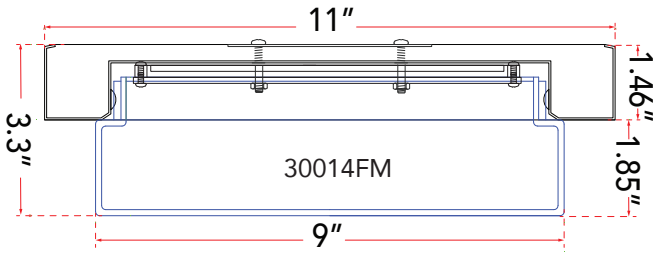

ABRA MODEL **30014FM-BN**

11" Stepped Opal Glass Flushmount with High Output Dimmable LED

FAMILY NAME **Step**

UPC **00858083007498**

FIXTURE MATERIAL				FIXTURE DIMENSIONS IN INCHES										
Frame Material	Finishes Available	Diffuser Type	Diffuser Finish	Diameter	Height	o.a.h	Width	Length	Ext	Weight	ADA	Location	Rating	Compliance
Metal	BN-Brushed Nickel BZ-Bronze, CH-Chrome	Glass	Opal	11	3.3	3.3				4		Ceiling Mount only	Damp Location	cETL T-24
LAMPING										Compatible Dimmers		Junction Box Type		SUPPLIED
Lamp Type	Lamp qty	Wattage	Max Wattage	Base	Kelvin	CRI	Initial Lumen's	Delivered Lumen's	Voltage			Standard 4 x 4 Octagon Box		
LED	1	16w	16w	Solid State Module	3000k	90+	1360	952 estimated	120v					
SPECIAL NOTES														