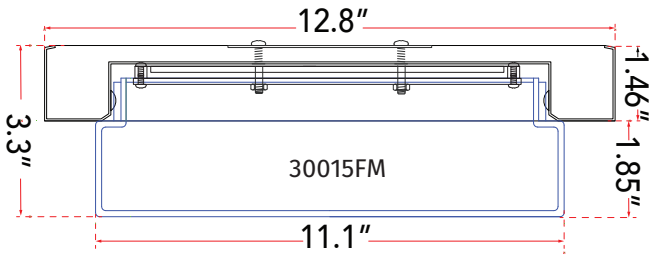

ABRA MODEL **30015FM-BN**

13" Stepped Opal Glass Flushmount with High Output Dimmable LED

FAMILY NAME **Step**

UPC **00858083007528**

FIXTURE MATERIAL				FIXTURE DIMENSIONS IN INCHES										
Frame Material	Finishes Available	Diffuser Type	Diffuser Finish	Diameter	Height	o.a.h	Width	Length	Ext	Weight	ADA	Location	Rating	Compliance
Metal	BN-Brushed Nickel BZ-Bronze, CH-Chrome	Glass	Opal	12.8	3.3	3.3				6.5		Ceiling Mount only	Damp Location	cETL
LAMPING										Compatible Dimmers		Junction Box Type		SUPPLIED
Lamp Type	Lamp qty	Wattage	Max Wattage	Base	Kelvin	CRI	Initial Lumen's	Delivered Lumen's	Voltage			Standard 4 x 4 Octagon Box		
LED	1	20w	20w	Solid State Module	3000k	90+	1700	1190 estimated	120v					
SPECIAL NOTES														