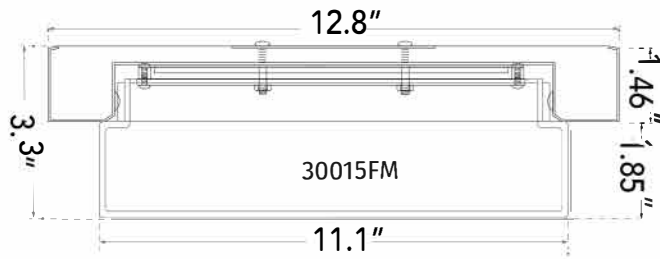

ABRA MODEL **30015FM-CH**
 FAMILY NAME **Step**

13" Stepped Opal Glass Flushmount with High Output Dimmable LED
 UPC 00858083007535

FIXTURE MATERIAL				FIXTURE DIMENSIONS IN INCHES										
Frame Material	Finishes Available	Diffuser Type	Diffuser Finish	Diameter	Height	o.a.h	Width	Length	Ext	Weight	ADA	Location	Rating	Compliance
Metal	CH-Chrome BN-Brushed Nickel, BZ-Bronze	Glass	Opal	12.8	3.3	3.3				6.5		Ceiling Mount only	Damp Location	cETL
LAMPING										Compatible Dimmers		Junction Box Type		SUPPLIED
Lamp Type	Lamp qty	Wattage	Max Wattage	Base	Kelvin	CRI	Initial Lumen's	Delivered Lumen's	Voltage			Standard 4 x 4 Octagon Box		
LED	1	20w	20w	Solid State Module	3000k	90+	1700	1190 estimated	120v					
SPECIAL NOTES														