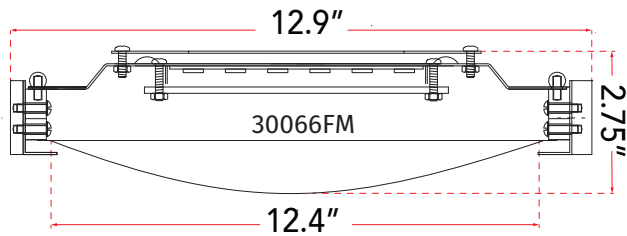

ABRA MODEL **30066FM-CH**

13" Low Profile Frosted Glass Flushmount with High Output Dimmable LED

FAMILY NAME **Halo**

UPC **00858083007726**

FIXTURE MATERIAL				FIXTURE DIMENSIONS IN INCHES										
Frame Material	Finishes Available	Diffuser Type	Diffuser Finish	Diameter	Height	o.a.h	Width	Length	Ext	Weight	ADA	Location	Rating	Compliance
Metal	CH-Chrome BN-Brushed Nickel	Glass	Frosted	12.9	2.75	2.75				5.5		Ceiling Mount only	Damp Location	cETL
LAMPING										Compatible Dimmers		Junction Box Type		SUPPLIED
Lamp Type	Lamp qty	Wattage	Max Wattage	Base	Kelvin	CRI	Initial Lumen's	Delivered Lumen's	Voltage			Standard 4 x 4 Octagon Box		
LED	1	20w	20w	Solid State Module	3000k	90+	1700	1190 estimated	120v					
SPECIAL NOTES														