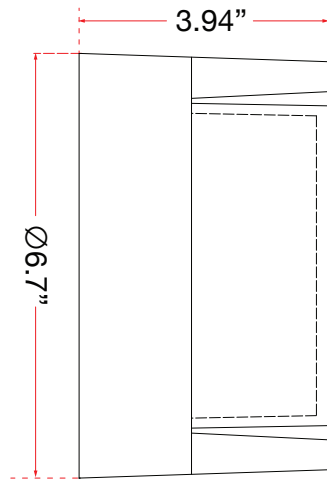

ABRA MODEL **500220DW-MB**

Round outdoor wall sconce

FAMILY NAME **Geo**

UPC 00810035190986

FIXTURE MATERIAL				FIXTURE DIMENSIONS IN INCHES										
Frame Material	Finishes Available	Diffuser Type	Diffuser Finish	Diameter	Height	o.a.h	Width	Length	Ext	Weight	ADA	Location	Rating	Compliance
Aluminum	MB-Matte Black SL-Silica	Acrylic	White	6.7					3.94		Compliant	Wall Mount only	Wet Location	cETLus
LAMPING										Compatible Dimmers	Junction Box Type	SUPPLIED		
Lamp Type	Lamp qty	Wattage	Max Wattage	Base	Kelvin	CRI	Initial Lumen's	Delivered Lumen's	Voltage		Standard 4 x 4 Octagon Box			
LED	1	9w	9w	Solid State Module	3000k	90+	765	536 estimated	120v					
SPECIAL NOTES														