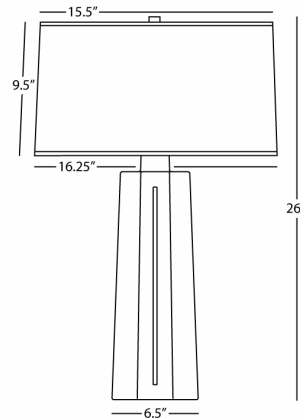

MASON

MB960

Table Lamp

1-150W Max.

Bulb Type: A

Switch: 3-Way

Midnight Blue Glazed Ceramic

Polished Nickel Accents

Oyster Linen Shade

See Delta/ Mason Table for Color Options

** Available for Quick SHIP **