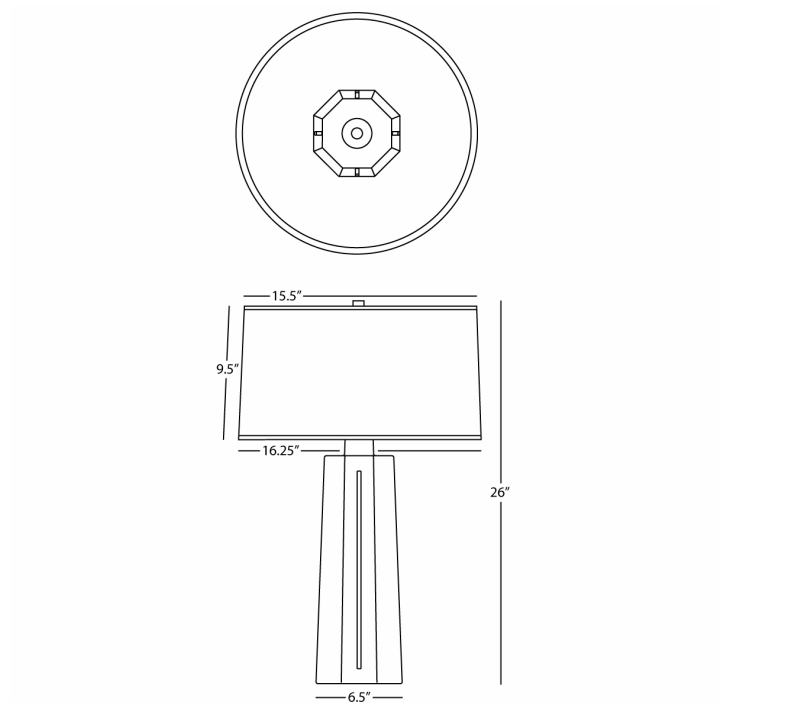

MASON

SU960

Table Lamp

1-150W Max.

Bulb Type: A

Switch: 3-Way

Sunset Yellow Glazed Ceramic

Polished Nickel Accents

Oyster Linen Shade

See Delta/ Mason Table for Color Options

** Available for Quick SHIP **