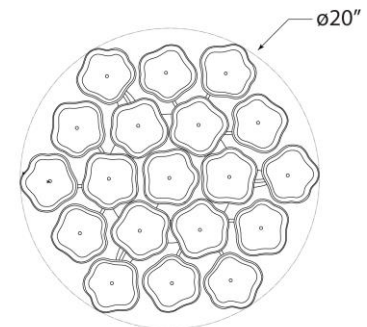

TEAR SHEET

Leighton Medium Flush Mount

Item # KS 4065PN-CRE

Designer: kate spade new york

Height: 7.5"

Width: 20"

Canopy: 8" Round

Finishes: PN, SB

Glass Options: BLS, CRE

Socket: 3 - E12 Candelabra

Wattage: 3 - 40 B11

Weight: 8 Pounds

Side View

Bottom View