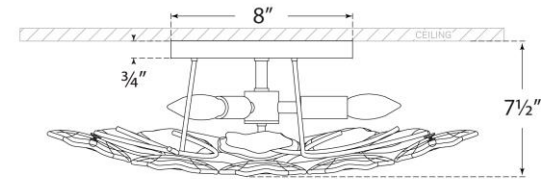

TEAR SHEET

Leighton Medium Flush Mount

Item # KS 4065PN-CRE

Designer: kate spade new york

Height: 7.5"

Width: 20"

Canopy: 8" Round

Finishes: PN, SB

Glass Options: BLS, CRE

Socket: 3 - E12 Candelabra

Wattage: 3 - 40 B11

Weight: 8 Pounds

Side View

Bottom View