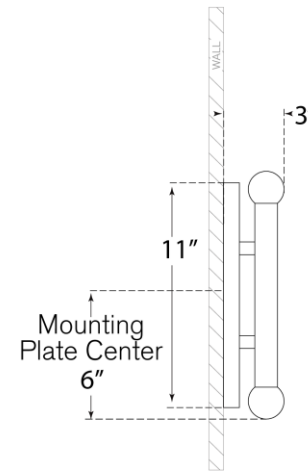

## Rousseau Large Vanity Sconce

Item # KW 2287BZ-CG

Designer: Kelly Wearstler

Height: 12.25"

Width: 4.25"

Extension: 3"

Backplate: 4.25" x 11" Oval

Finishes: AB, BZ, PN

Glass Options: CG, EC, ECG, SG

Lightsource: Dedicated LED

Wattage: 9w (1000lm)

Weight: 8 Pounds

Top View

Side View

Front View