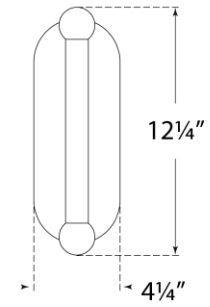

## Rousseau Large Vanity Sconce

Item # KW 2287BZ-CG

Designer: Kelly Wearstler

Height: 12.25"

Width: 4.25"

Extension: 3"

Backplate: 4.25" x 11" Oval

Finishes: AB, BZ, PN

Glass Options: CG, EC, ECG, SG

Lightsource: Dedicated LED

Wattage: 9w (1000lm)

Weight: 8 Pounds

Top View

Side View

Front View