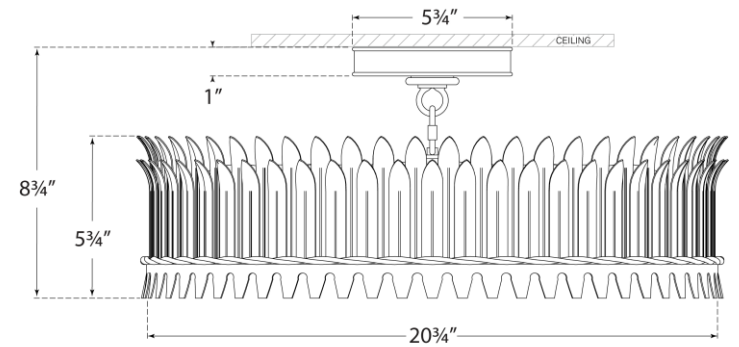

TEAR SHEET

Leslie 21" Semi-Flush

Item # SK 4207PW

Designer: Suzanne Kasler

Height: 8.75"

Width: 20.75"

Canopy: 5.75" Round

Finishes: BSL, GI, PW

Socket: 5 - E12 Candelabra

Wattage: 5 - 6.5 LED B11

Weight: 15 Pounds

Note: UL Only

Front View

Top View