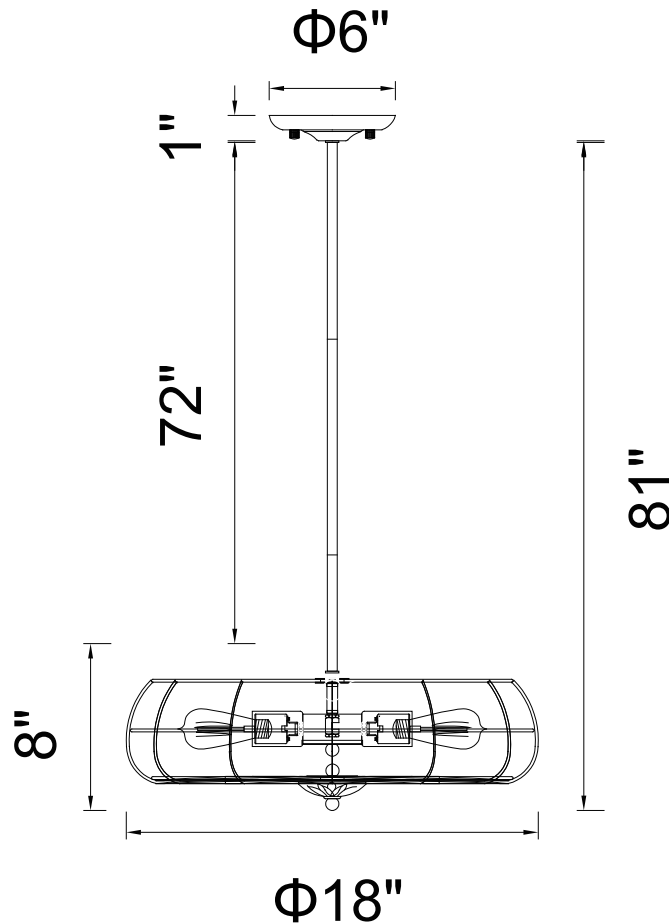

CWI LIGHTING

BRIGHTER LIVING. SIMPLIFIED.

PROJECT: _____

FIXTURE TYPE: _____

LOCATION: _____

CONTACT/PHONE: _____

Item	9606P18-5-101
Collection	PAMELA
Finish	Black
Glass	-----
Crystal	-----
Input	120V AC,60HZ,AC

Shade	-----
Length/Dia.	18"
Width/Ext.	-----
Height	8"
Maximum	81"
Lumens	-----

Light Source	E26
Bulb Info.	5×60W
Included	-----
Dimmable	No
Color	-----
Weight	-----