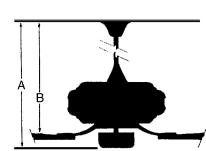

## MEASUREMENTS

Blade Finish:	Reversible Blades: <b>No</b>		
Blade Material: <b>ABS Construction</b>	Slope: <b>Yes</b>		
Blade Sweep: <b>52"</b>	No. of Blades: <b>3</b>	Blade Pitch: <b>VARIABLE</b>	Hanging Weight: <b>12.37</b>
Downrod 1: <b>6</b>	Downrod 1 Outside Dia: <b>0.75</b>	Downrod 2: <b>80"</b>	Downrod 2 Outside Dia:
Ceiling to Lowest Point (Dim A): <b>12.5</b>	Ceiling to Blade (Dim B): <b>8.5</b>	Lead Wire:	Motor Size: <b>172x14mm</b>