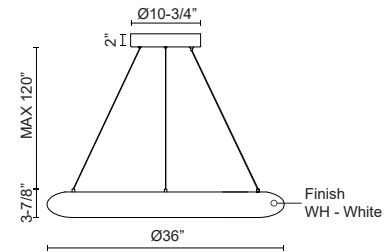

CUMULUS PD80736-UNV-010

PENDANTS

PROJECT

DESCRIPTION

A radiant torus of bright, even illumination. Available in a variety of sizes and as either a pendant or flush mount, these halos of light adapt to any setting. Eternal and substantial.

SPECIFICATION DETAILS

Fixture Dimensions	D36" x H3-7/8"
Light Source	LED with DC Driver
Wattage	90W
Total Lumens	9400lm
Delivered Lumens	WH-6900lm
Voltage	120-277V
Color Temperature	3000K
CRI (Ra)	90CRI
Optional Color Temps	2700K - 5000K Available, Minimum Order Quantities Apply
LED Rated Life	50,000 hours
Dimming	100% - 10%, TRIAC or ELV Dimmer (Not Included) or 0-10V Dimmer (Not Included)
Diffuser Details	White Acrylic Diffuser
Adjustable	Yes
Wire Length	120" Max
Wire Type	Clear Coaxial Wire
Minimum Hang Height	22"
Sloped Ceiling Adaptable	Yes
Location	Dry
Illumination Direction	Downlight
Paint Finish	WH02
Finish Option(s)	White
Canopy Dimensions	D11-7/8" x H2"
Material	Steel + Acrylic

* For custom options, consult factory for details.

* For warranty information, please visit www.kuzcolighting.com/warranty

KUZCO

CANADA: 19054 28TH AVENUE - SURREY, BC V3Z 6M3

USA: 3035 E. LONE MOUNTAIN ROAD - LAS VEGAS, NV 89081

WWW.KUZCOLIGHTING.COM

© 2018 KUZCO LIGHTING. ALL RIGHTS RESERVED.

COMMENT