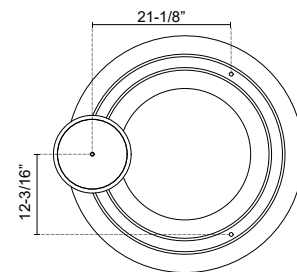

KUZCO

CANADA: 19054 28TH AVENUE - SURREY, BC V3Z 6M3

USA: 3035 E. LONE MOUNTAIN ROAD - LAS VEGAS, NV 89081

WWW.KUZCOLIGHTING.COM

© 2018 KUZCO LIGHTING. ALL RIGHTS RESERVED.

COMMENT