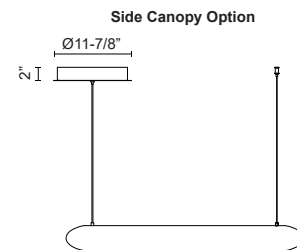

KUZCO

CANADA: 19054 28TH AVENUE - SURREY, BC V3Z 6M3

USA: 3035 E. LONE MOUNTAIN ROAD - LAS VEGAS, NV 89081

WWW.KUZCOLIGHTING.COM

© 2018 KUZCO LIGHTING. ALL RIGHTS RESERVED.

COMMENT